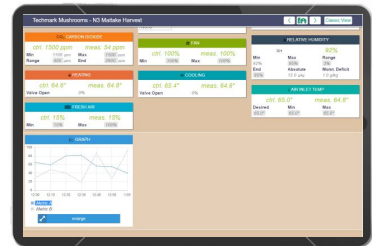

## Web Browser Interface

The cloud interface allows the user to choose farm, tile or classic view for control units. Check room conditions and make changes.

## Integration of KPI's

Spor-Trac populates all of your important environmental metrics into one place where you can analyze, understand and change.

Supports all device platforms including iOS, Android and Windows

Spor-Trac is the remote software interface for your Techmark control systems.  
Call us at 517-322-0250 to discuss Spor-Trac

**TECHMARK, INC.**

*Technology from the ground up*

# Spor-Trac

Review environmental conditions and make changes  
- it's all at your fingertips!

**TECHMARK, INC.**

*Technology from the ground up*

Contact us at 517-322-0250 or visit our website at [www.techmark-inc.com](http://www.techmark-inc.com)