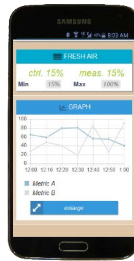

Spor-Trac

Review environmental conditions and make changes
- it's all at your fingertips!

TECHMARK, INC.

Technology from the ground up