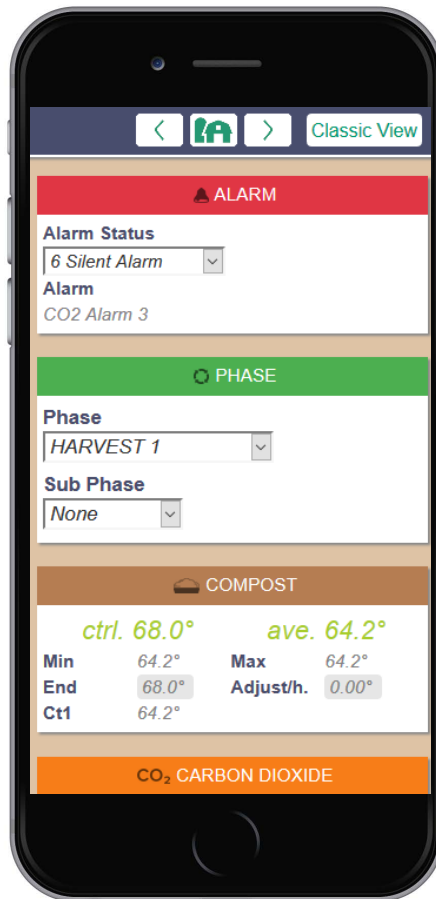

# Spor-Trac

Review environmental conditions and make changes  
- it's all at your fingertips!

## Responsive Design

Responsive design adapts to all devices regardless of screen size. The interface will adjust size and layout to ensure a best fit user experience.

## Web Browser Interface

The cloud interface allows the user to choose farm, tile or classic view for control units. Check room conditions and make changes.

## Integration of KPI's

Spor-Trac populates all of your important environmental metrics into one place where you can analyze, understand and change.

Supports all device platforms including iOS, Android and Windows