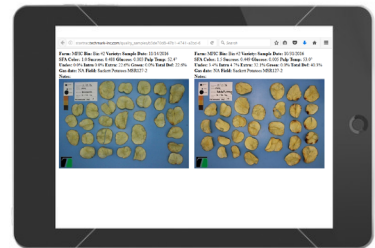

Stor-Trac

Review potato quality and make changes to storage ventilation settings
- it's all at your fingertips!

TECHMARK, INC.

Technology from the ground up

Contact us at 517-322-0250 or visit our website at www.techmark-inc.com