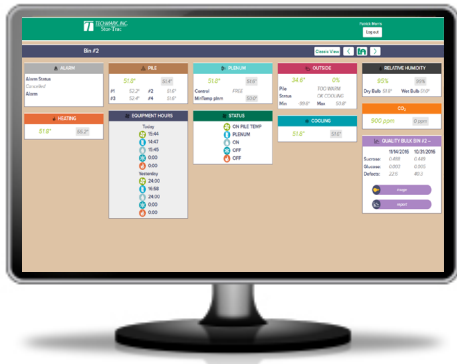

Stor-Trac

Review potato quality and make changes to storage ventilation settings
- it's all at your fingertips!

TECHMARK, INC.

Technology from the ground up

Contact us at 517-322-0250 or visit our website at www.techmark-inc.com