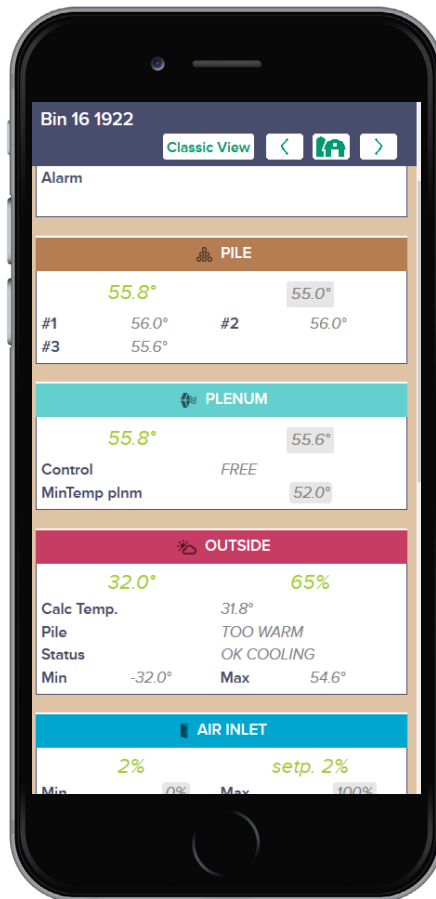

# Stor-Trac

Review potato quality and make changes to storage ventilation settings  
- it's all at your fingertips!

## Responsive Design

Responsive design adapts to all devices regardless of screen size. The interface will adjust size and layout to ensure a best fit user experience.

## Web Browser Interface

The cloud interface allows the user to choose farm, tile or classic view for control units inside your bins. Check quality and make changes to bin ventilation systems wherever you are.

## Integration of KPI's

Stor-Trac populates all of your important storage metrics into one place where you can analyze, understand and adjust for storage quality

Supports all device platforms including iOS, Android and Windows